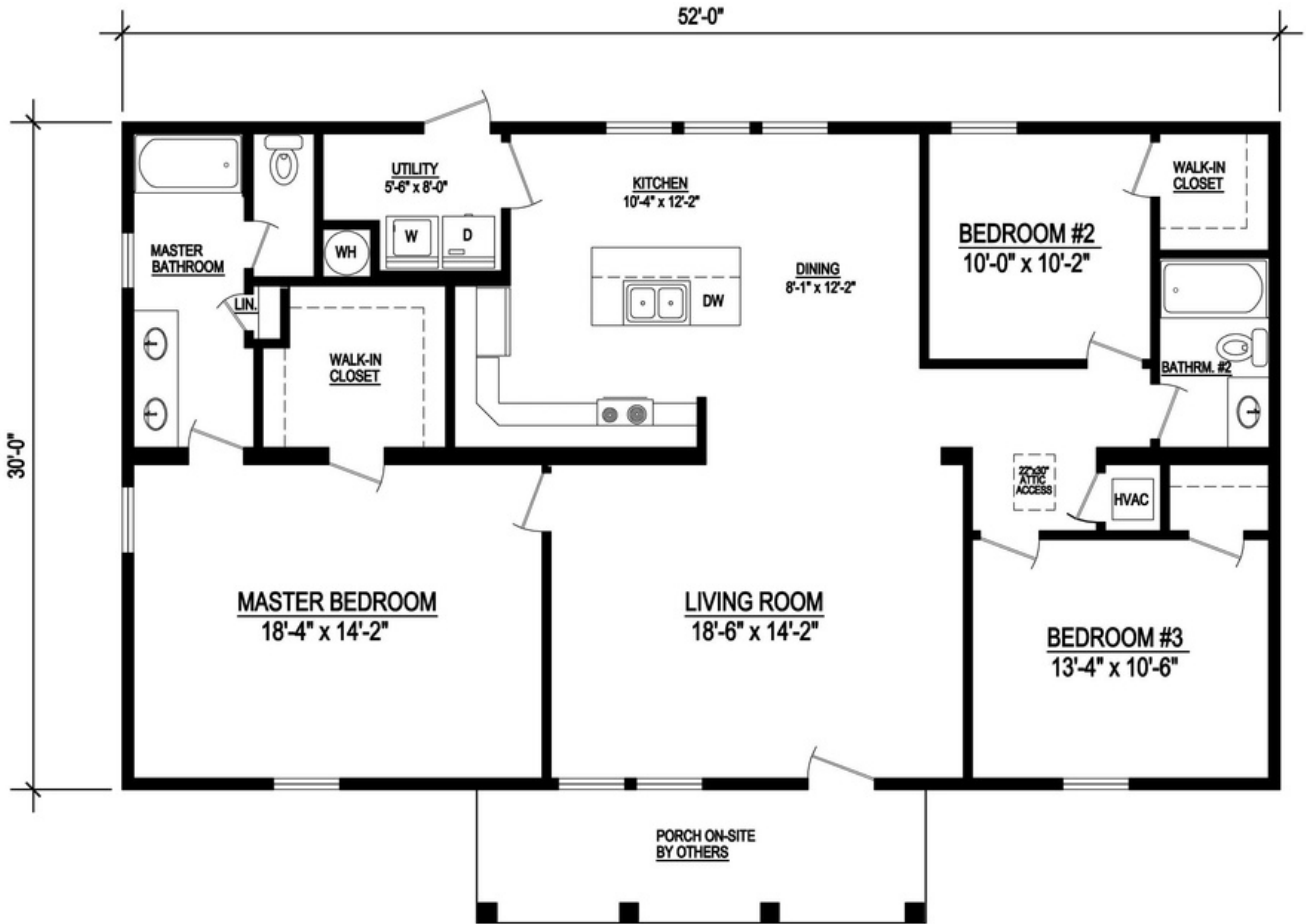

Woodberry

The Woodberry floor plan provides 1,560 square feet of heated/cooled space, with a total of 1,560 square feet of under roof space. The Woodberry floor plan provides 1,560 square feet of heated/cooled space, with a total of 1,560 square feet of under roof space.

The square footage and other dimensions on our floor plans are approximate. Renderings are not intended to be an accurate representation of the home and are often shown with optional features and/or third-party additions that can be added at additional cost if available in your region or situation.

WOODBERRY

1560 Sq. Ft. Heated/Cooled
1560 Sq. Ft. Under Roof

Woodberry Specifications:

3 Bedroom / 2 Bathroom
1560 Sq. Ft. Heated/Cooled
1560 Sq. Ft. Under Roof