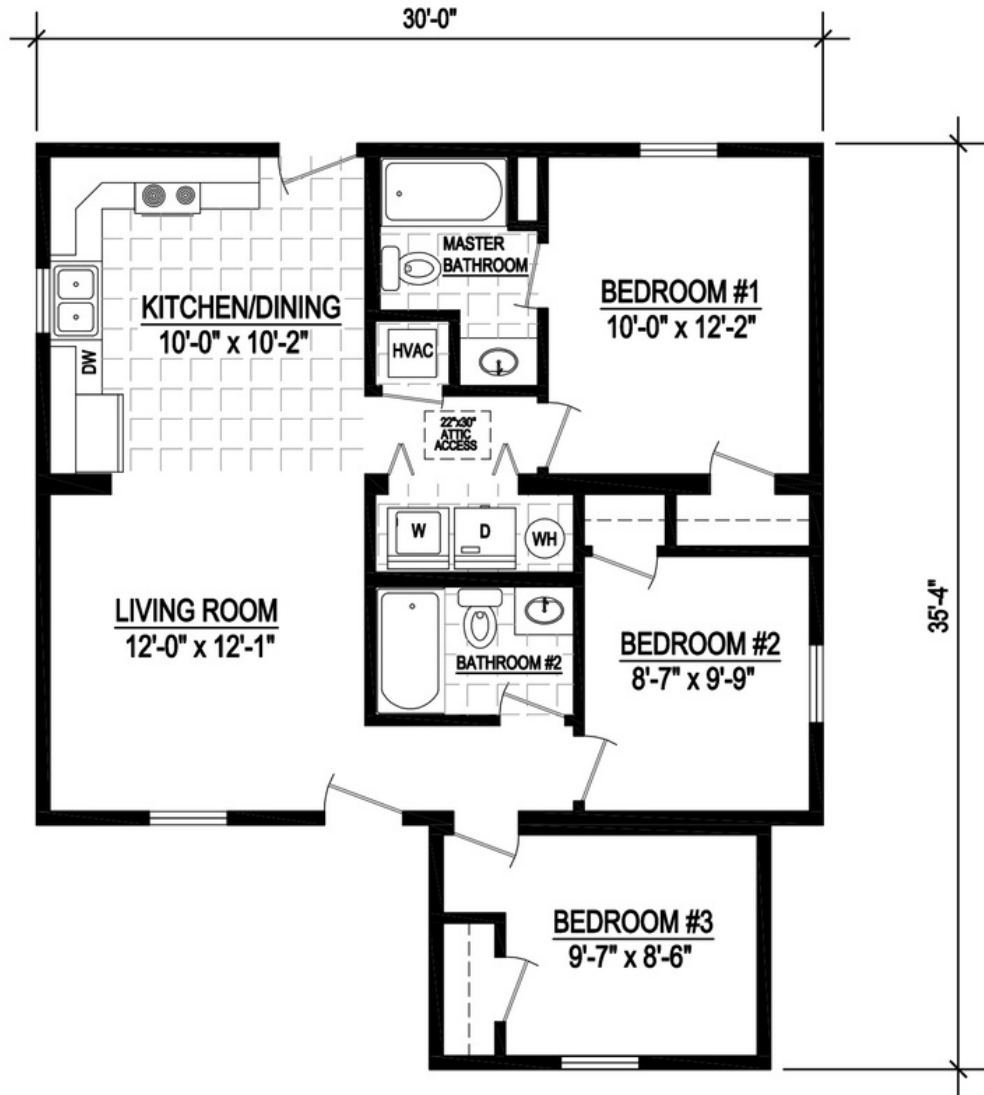

Rebecca's Cottage

Though traditionally defined as small or having only one room, the English Cottage has inspired larger homes, yet maintains the cozy comfort that we identify with the cottage style. On the exterior, the English Cottage commonly features half-hip roofs, reminiscent of thatched roofs of Shakespeare's time. This sweet little home is economical, efficient, cozy and just what a retiree or single parent might want.

Easy to maintain, yet comfortable with 3 bedrooms and 2 full baths.

The square footage and other dimensions on our floor plans are approximate. Renderings are not intended to be an accurate representation of the home and are often shown with optional features and/or third-party additions that can be added at additional cost if available in your region or situation.

REBECCA'S COTTAGE

901 Sq. Ft. Heated/Cooled
 901 Sq. Ft. Under Roof

Rebecca's Cottage

Specifications:

3 Bedroom / 2 Bathroom

901 Sq. Ft. Heated/Cooled

901 Sq. Ft. Under Roof