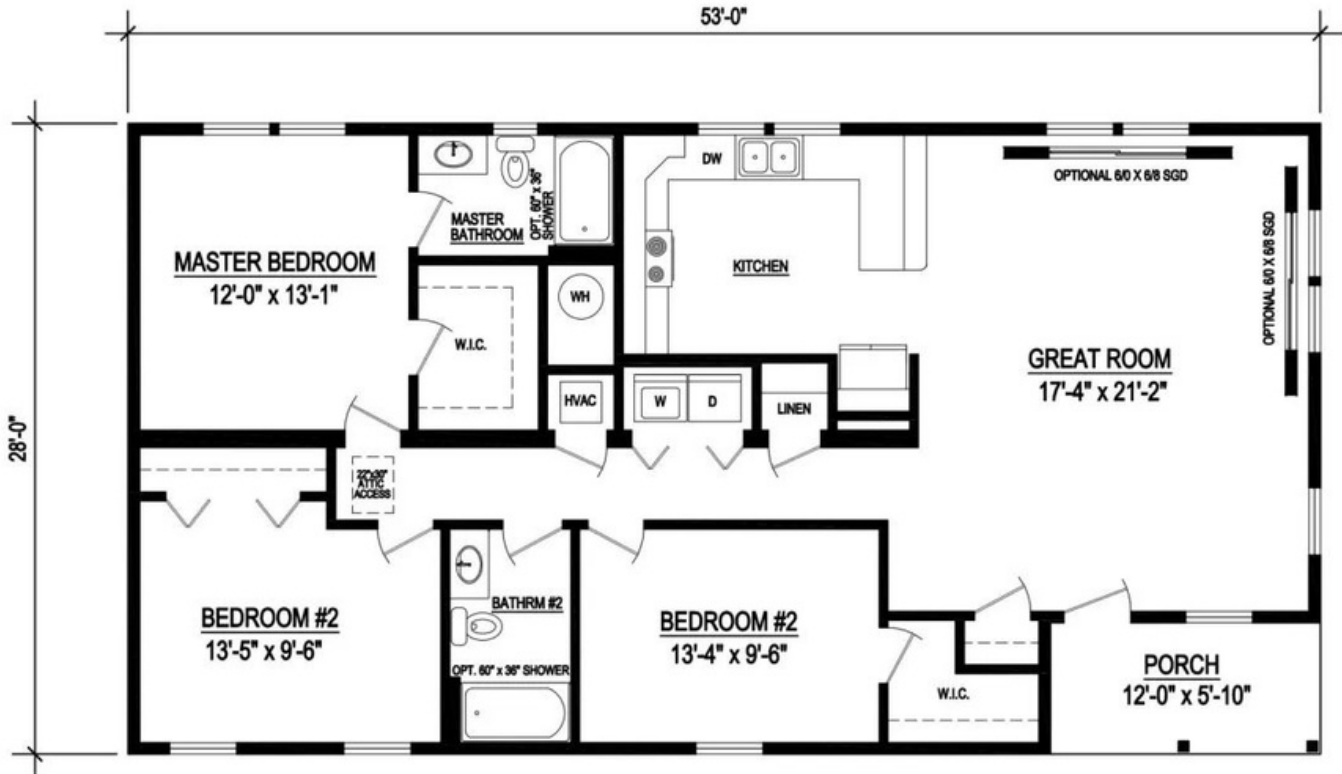

Peach Blossom

The Peach Blossom offers 1,414 Square Feet of heated and cooled living space, with a total of 1,484 Square Feet of covered area.

The square footage and other dimensions on our floor plans are approximate. Renderings are not intended to be an accurate representation of the home and are often shown with optional features and/or third-party additions that can be added at additional cost if available in your region or situation.

PEACH BLOSSOM

1414 Sq. Ft. Heated/Cooled
1484 Sq. Ft. Under Roof

Peach Blossom Specifications:

3 Bedroom / 2 Bathroom
1414 Sq. Ft. Heated/Cooled
1484 Sq. Ft. Under Roof