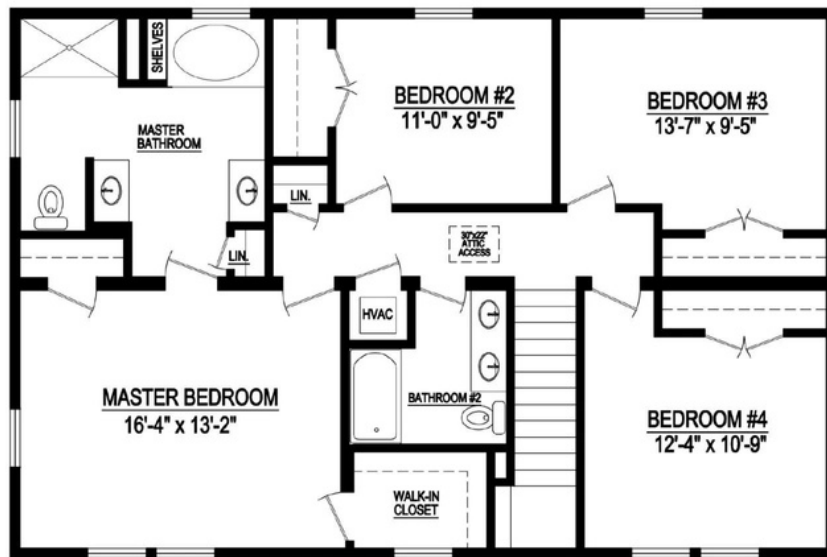

Heritage Colonial

The Heritage Colonial floor plan provides 2,352 square feet of heated/cooled space, with a total of 2,352 square feet of under roof space.

The square footage and other dimensions on our floor plans are approximate. Renderings are not intended to be an accurate representation of the home and are often shown with optional features and/or third-party additions that can be added at additional cost if available in your region or situation.

AFFINITY

a VANTEM company

HERITAGE COLONIAL

2352 Sq. Ft. Heated/Cooled

2352 Sq. Ft. Under Roof

Heritage Colonial Specifications:

4 Bedroom / 2.5 Bathroom
2352 Sq. Ft. Heated/Cooled
2352 Sq. Ft. Under Roof