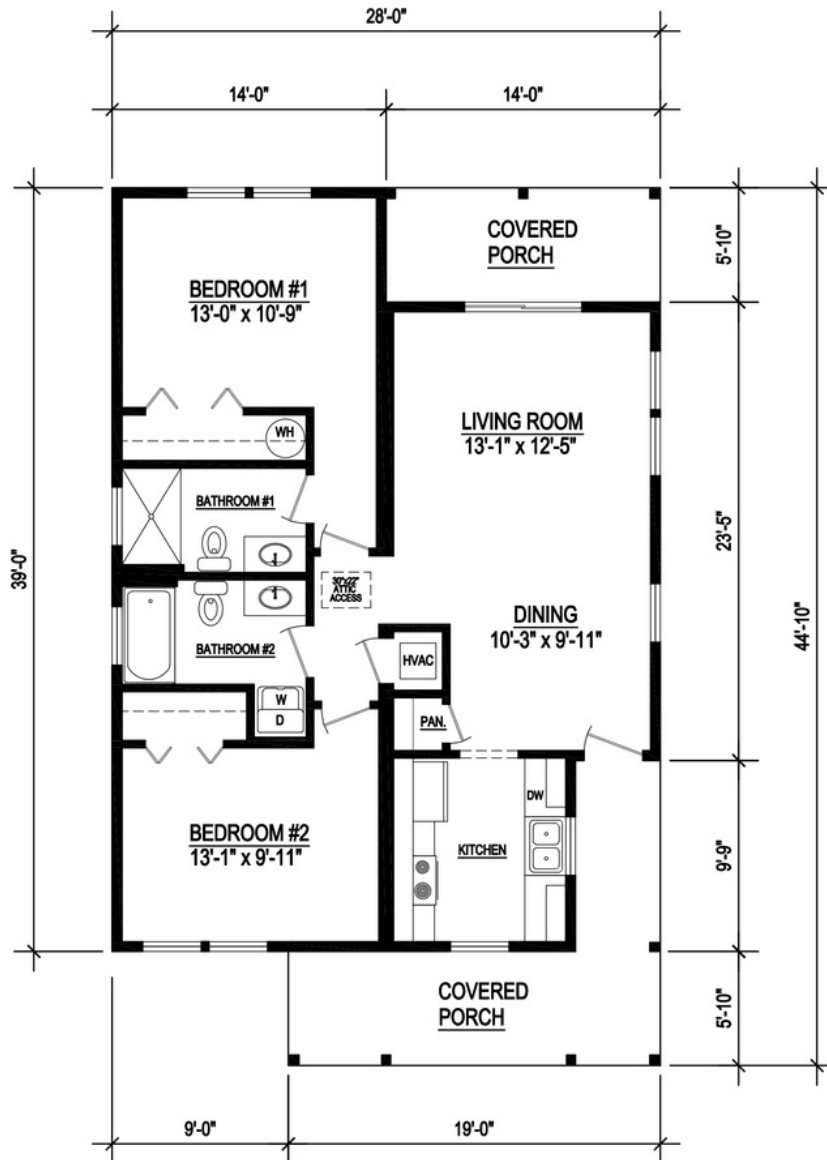

Coral Cottage

The Coral Cottage interior is very efficient with space. Yet, with the front & rear porches, you can easily move living outdoors. The smaller size of a bungalow makes it ideal for couples, singles, roommates, and those who want to downsize their lives. Having all the living space on a single floor also makes it great for older adults or those who have mobility issues.

The square footage and other dimensions on our floor plans are approximate. Renderings are not intended to be an accurate representation of the home and are often shown with optional features and/or third-party additions that can be added at additional cost if available in your region or situation.

CORAL COTTAGE

967 Sq. Ft. Heated/Cooled
1201 Sq. Ft. Under Roof

Coral Cottage Specifications:

2 Bedroom / 2 Bathroom
967 Sq. Ft. Heated/Cooled
1201 Sq. Ft. Under Roof