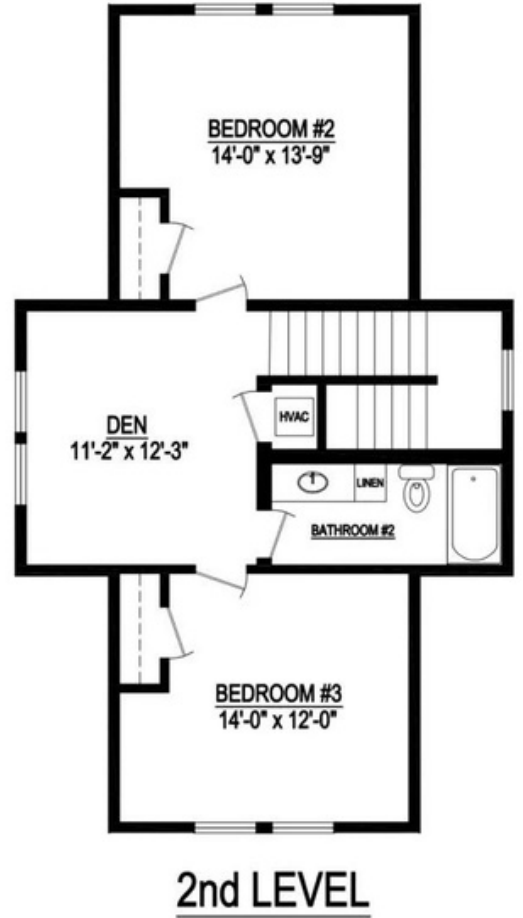

Coffee Bluff

Part of our Cape collection, the Coffee Bluff is a great mid-size choice that provides a cozy 1,679 square feet of space. This 2 story home features 3 bedrooms and 2 1/2 baths. Whether it is placed on a crawl space, pilings, or a basement, this home is sure to turn heads.

The square footage and other dimensions on our floor plans are approximate. Renderings are not intended to be an accurate representation of the home and are often shown with optional features and/or third-party additions that can be added at additional cost if available in your region or situation.

COFFEE BLUFF

1679 Sq. Ft. Heated/Cooled
1845 Sq. Ft. Under Roof

Coffee Bluff Specifications:

3 Bedroom / 2.5 Bathroom
1679 Sq. Ft. Heated/Cooled
1845 Sq. Ft. Under Roof