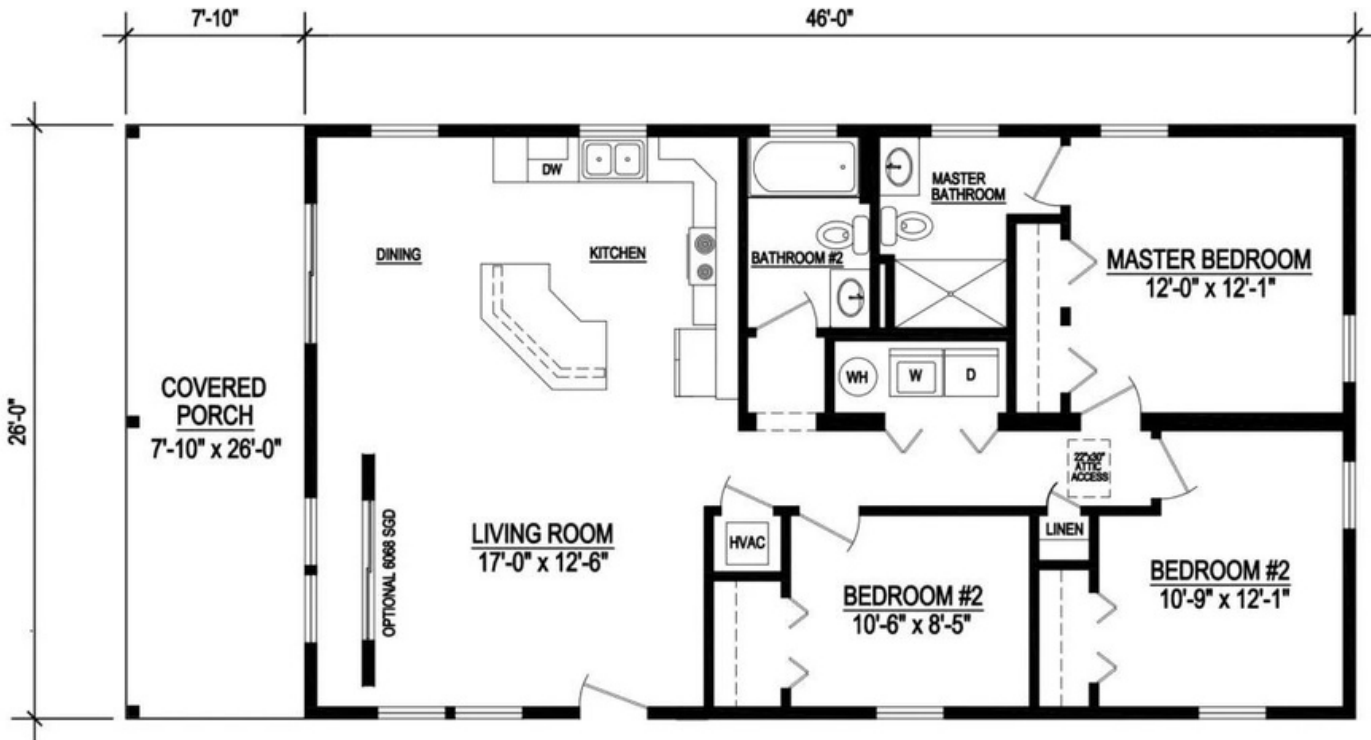

Azalea

The Azalea offers 1,196 Square Feet of heated and cooled living space, with a total of 1,400 Square Feet of covered area.

The square footage and other dimensions on our floor plans are approximate. Renderings are not intended to be an accurate representation of the home and are often shown with optional features and/or third-party additions that can be added at additional cost if available in your region or situation.

AZALEA

1196 Sq. Ft. Heated/Cooled
1400 Sq. Ft. Under Roof

Azalea Specifications:

3 Bedroom / 2 Bathroom
1196 Sq. Ft. Heated/Cooled
1400 Sq. Ft. Under Roof