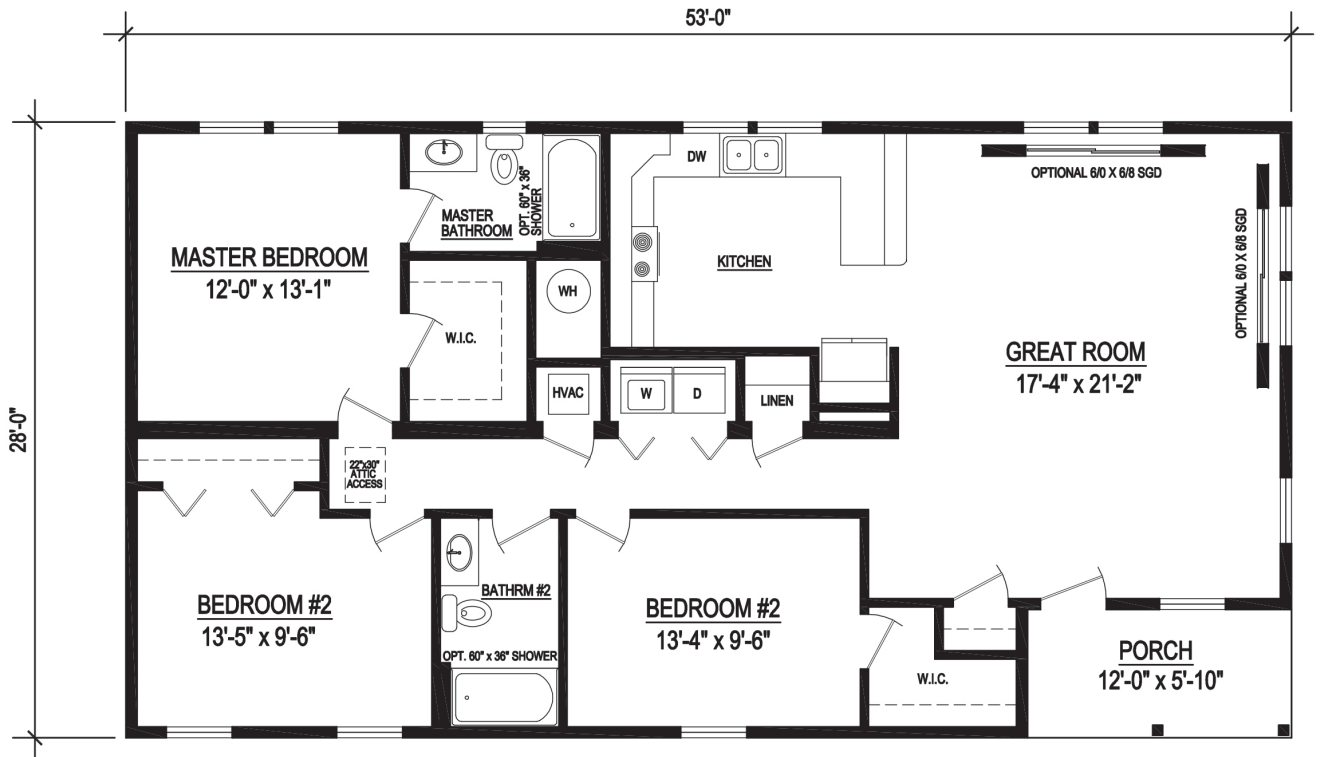

## Peach Blossom

The Peach Blossom offers 1,414 Square Feet of heated and cooled living space, with a total of 1,484 Square Feet of covered area.

*The square footage and other dimensions on our floor plans are approximate. Renderings are not intended to be an accurate representation of the home and are often shown with optional features and/or third-party additions that can be added at additional cost if available in your region or situation.*

# PEACH BLOSSOM

1414 Sq. Ft. Heated/Cooled

1484 Sq. Ft. Under Roof

**Peach Blossom  
Specifications:**

**3 Bedroom / 2 Bath**

1414 Sq. Ft. Heated/Cooled

1484 Sq. Ft. Under Roof

**Affinity Building Systems**